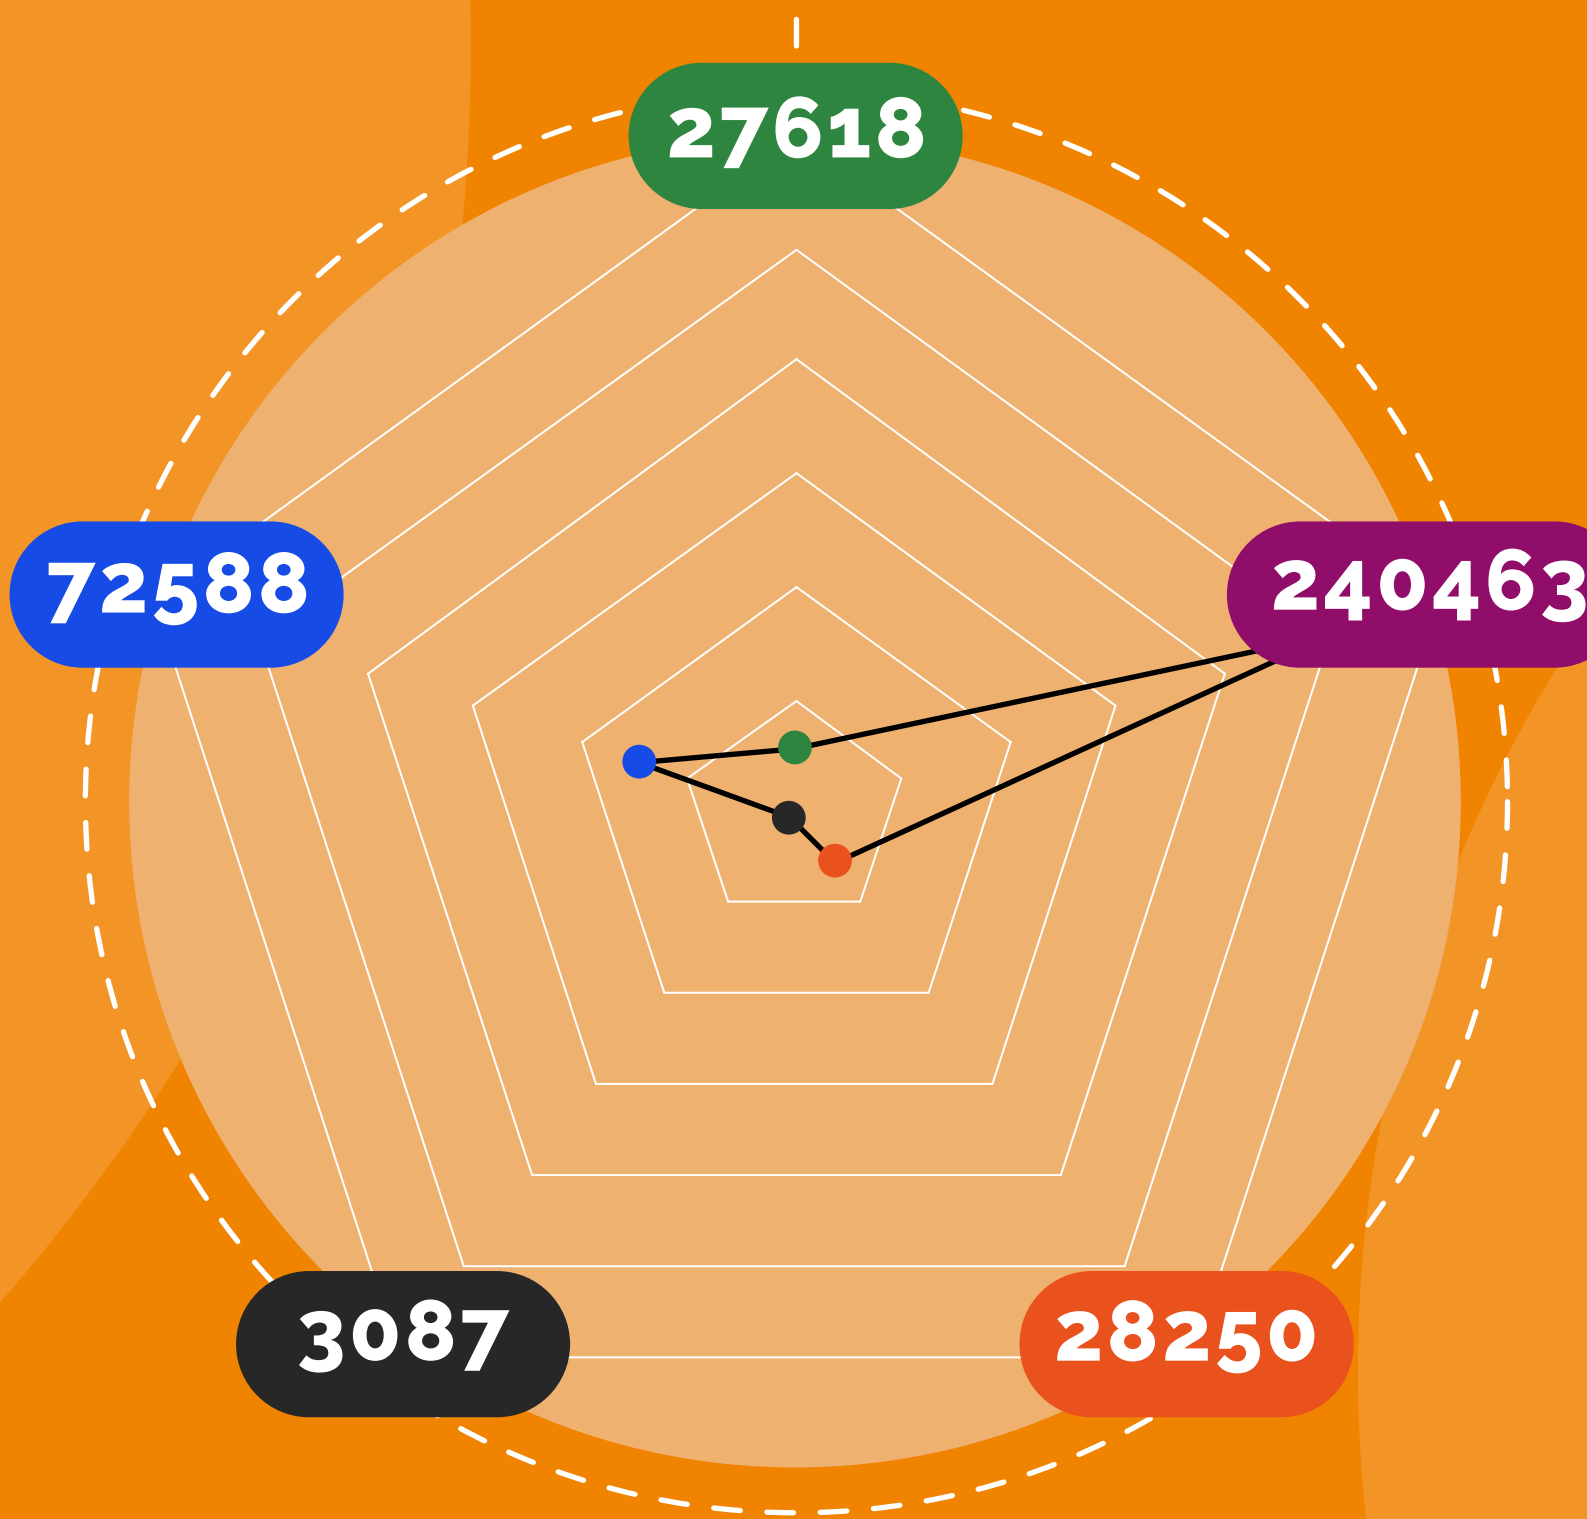

DAYS OUT BY RAIL LONDON

NUMBER OF ATTRACTIONS

NUMBER OF EXCELLENT RATINGS (TRIPADVISOR)

AVERAGE WALKING TIME (MINUTES)

● SHOPPING
 ● HISTORY & CULTURE
 ● FILM FANS
 ● COFFEE & TEA
 ● NATURE LOVERS

OVERALL RATING ★★★★★ 4.4