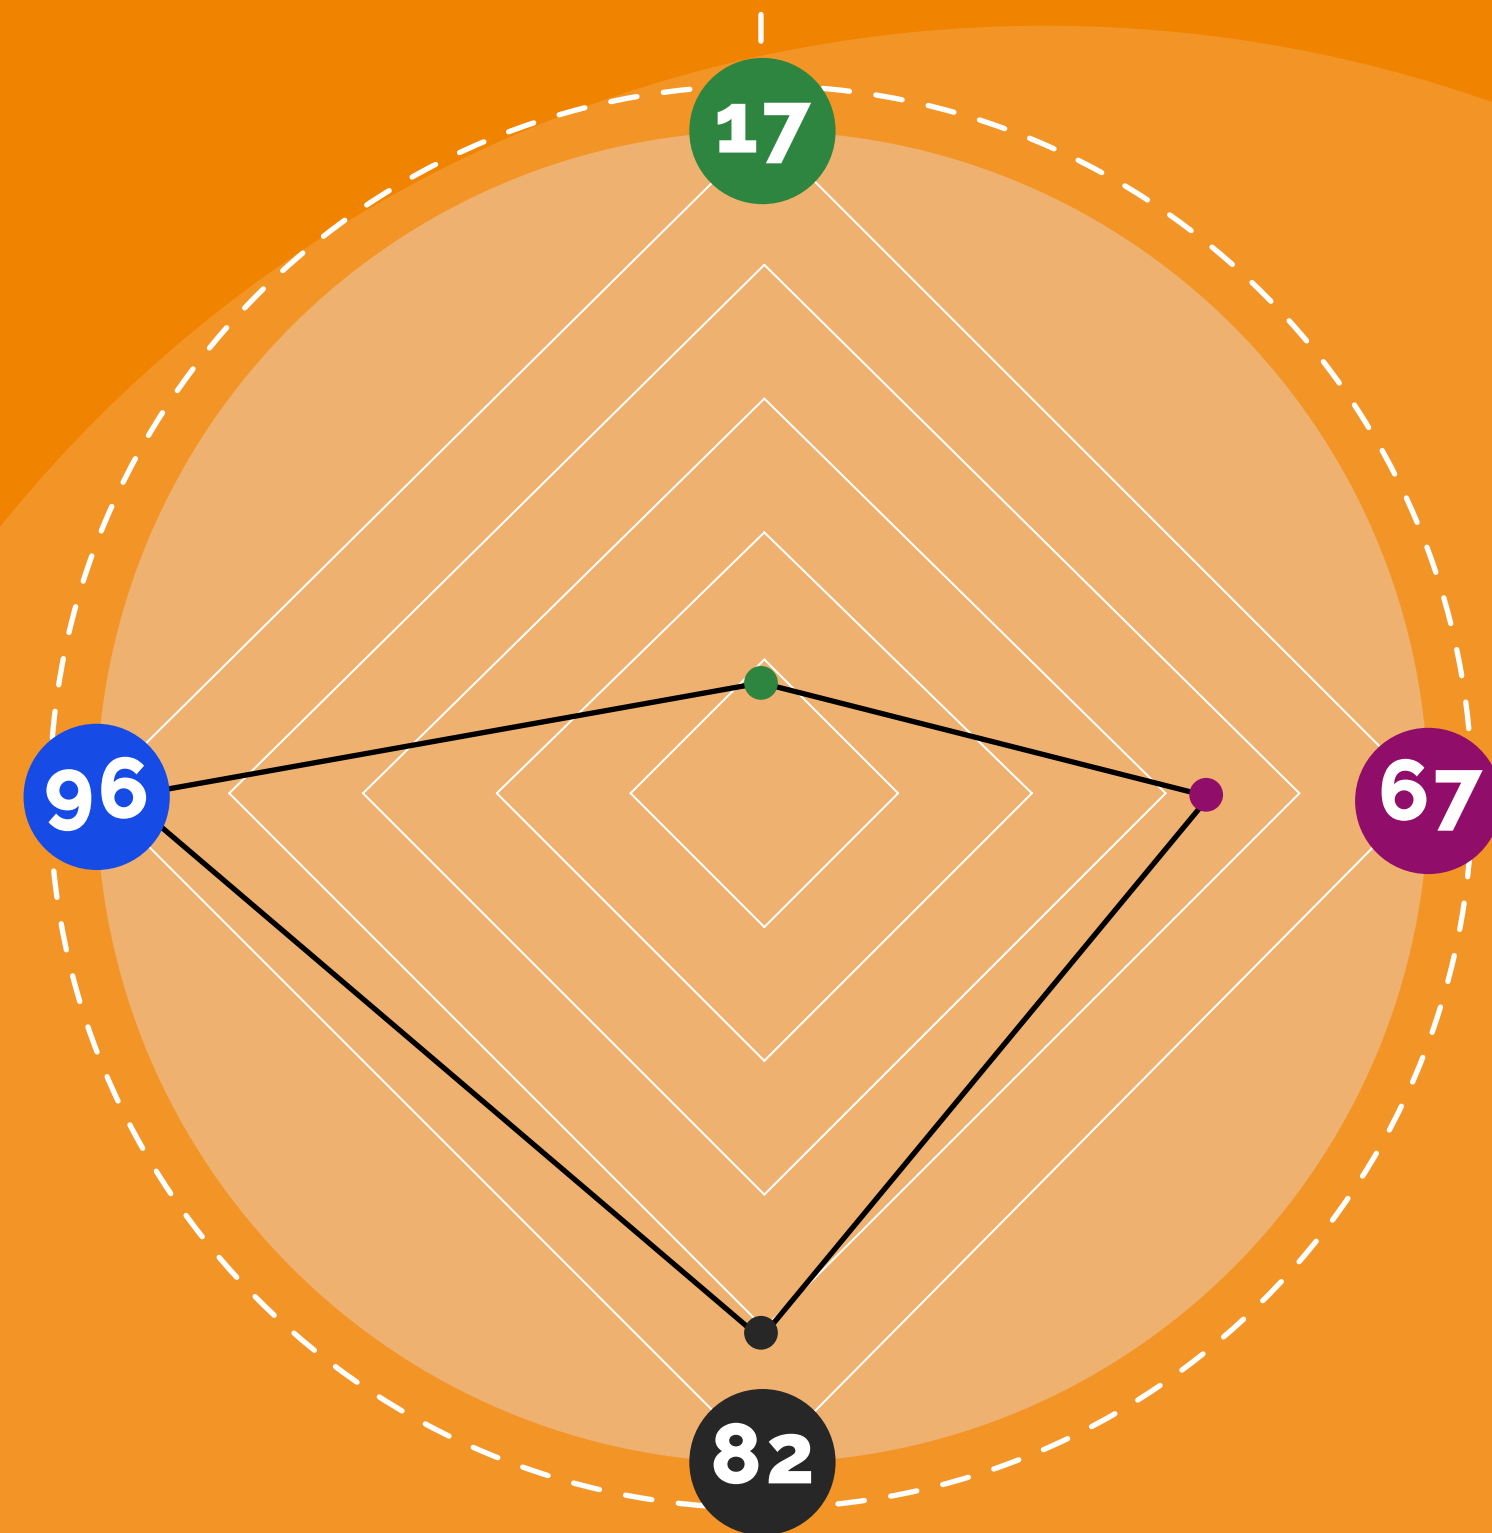

DAYS OUT BY RAIL DONCASTER

NUMBER OF ATTRACTIONS

NUMBER OF EXCELLENT RATINGS (TRIPADVISOR)

AVERAGE WALKING TIME (MINUTES)

● SHOPPING
 ● HISTORY & CULTURE
 ● COFFEE & TEA
 ● NATURE LOVERS

OVERALL RATING ★★★★★ 4.4

ATTRACTIONS 20 MINUTES OR LESS FROM DONCASTER STATION

ATTRACTION NAME	DISTANCE FROM TRAIN STATION IN MINUTES (WALK)	DISTANCE FROM TRAIN STATION IN MILES (WALK)	ATTRACTION CATEGORY	NUMBER OF EXCELLENT RATINGS ON TRIP ADVISOR
Back in Time Cafe	3	0.1	Coffee & Tea	14
Mansion House	6	0.3	History & Culture	42
Dreambakes	6	0.3	Coffee & Tea	31
Reptile Rendezvous and Furry Friends	7	0.4	Nature Lovers	188
Doncaster Fish Market	8	0.4	Shopping	53
Doncaster Markets	8	0.4	Shopping	12
Cast	10	0.5	History & Culture	135
Minster Church of St George	11	0.6	History & Culture	89
The Point	12	0.6	History & Culture	15
Doncaster Museum and Art Gallery	12	0.6	History & Culture	67
The Doncaster Little Theatre	12	0.6	History & Culture	42
St. Peter-in-Chains Catholic Church	13	0.6	History & Culture	17