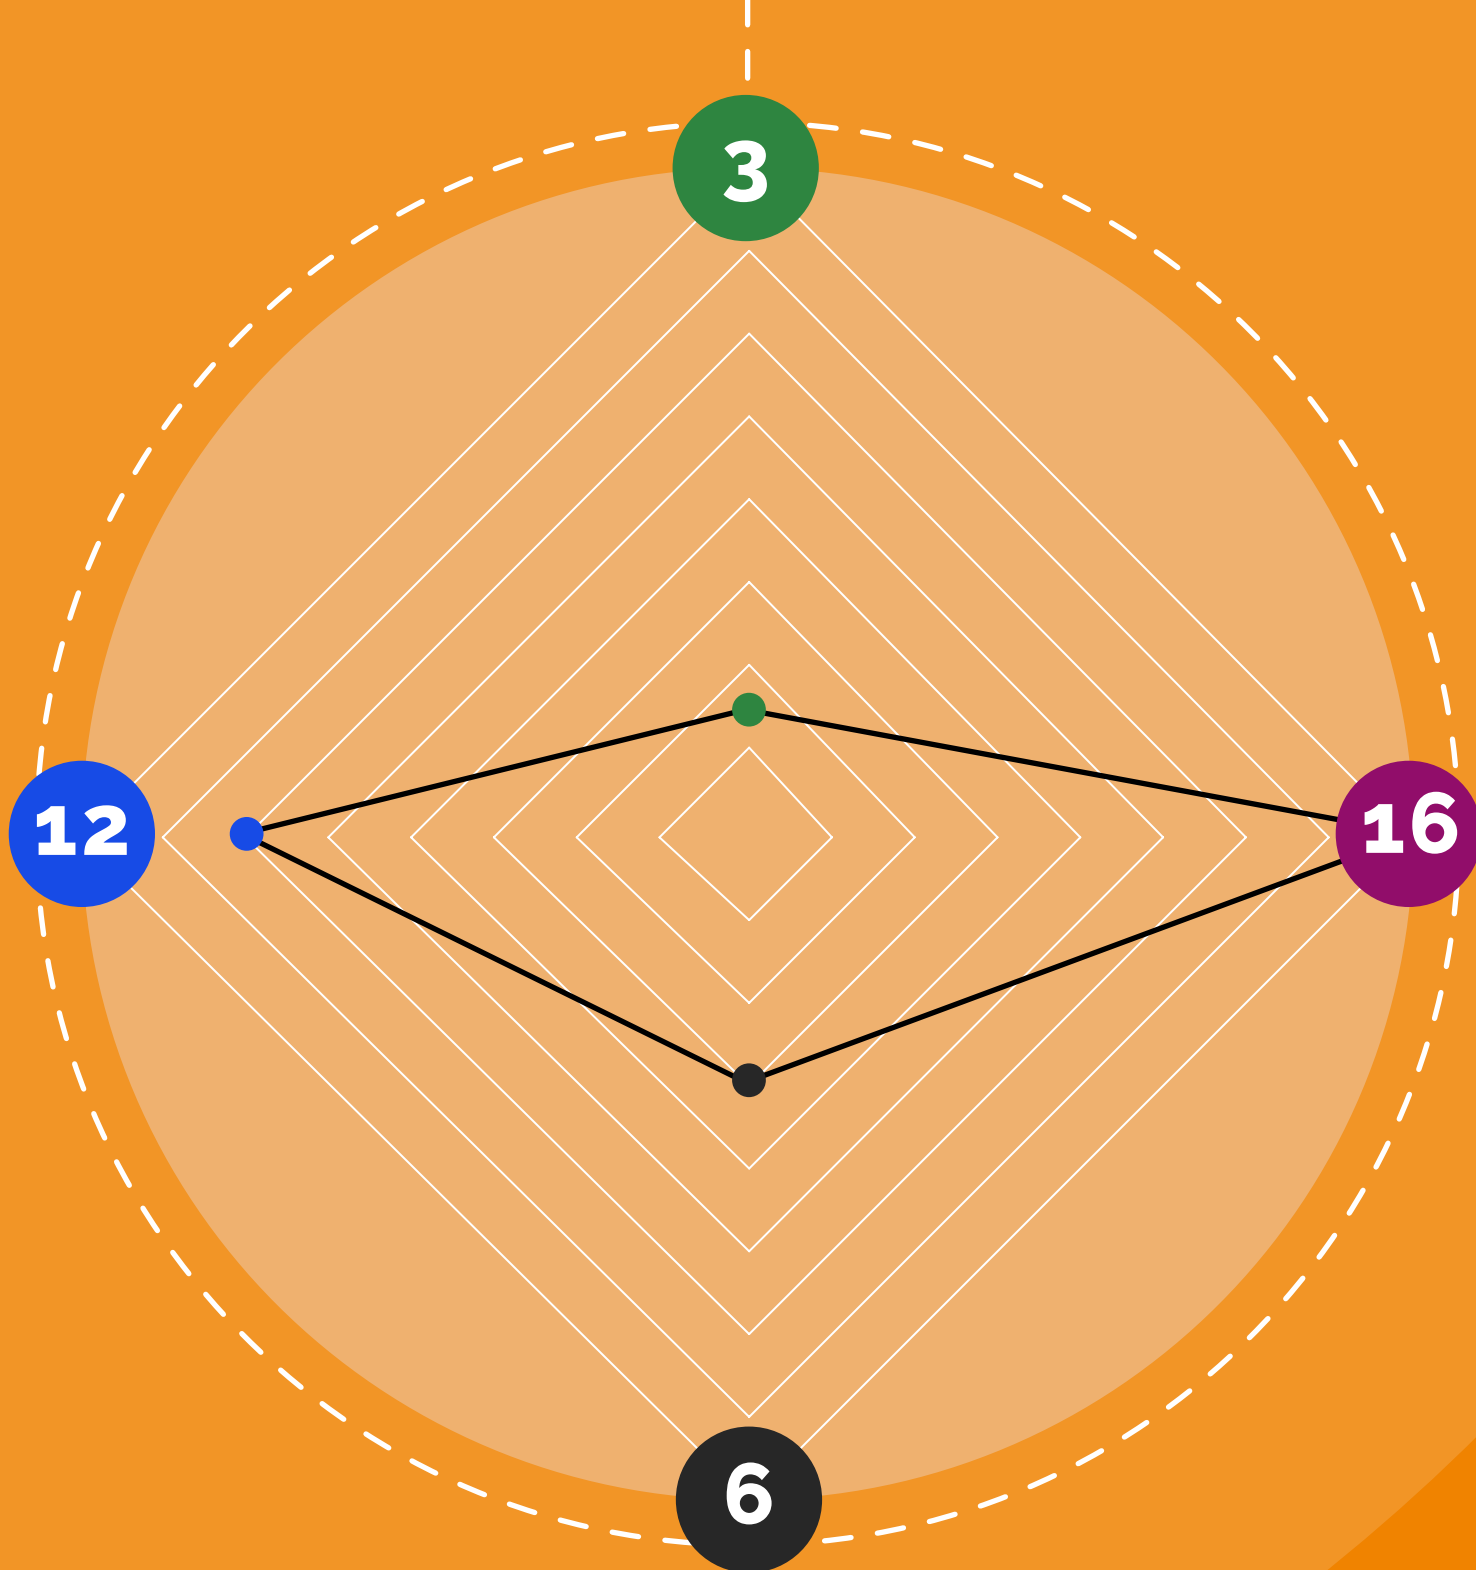

DAYS OUT BY RAIL DONCASTER

NUMBER OF ATTRACTIONS

NUMBER OF EXCELLENT RATINGS (TRIPADVISOR)

AVERAGE WALKING TIME (MINUTES)

● SHOPPING
 ● HISTORY & CULTURE
 ● COFFEE & TEA
 ● NATURE LOVERS

OVERALL RATING ★★★★★ 4.4

ATTRACTIONS 20 MINUTES OR LESS FROM DONCASTER STATION

ATTRACTION NAME	DISTANCE FROM TRAIN STATION IN MINUTES (WALK)	DISTANCE FROM TRAIN STATION IN MILES (WALK)	ATTRACTION CATEGORY	NUMBER OF EXCELLENT RATINGS ON TRIP ADVISOR
Back in Time Cafe	3	0.1	Coffee & Tea	14
Mansion House	6	0.3	History & Culture	42
Dreambakes	6	0.3	Coffee & Tea	31
Reptile Rendezvous and Furry Friends	7	0.4	Nature Lovers	188
Doncaster Fish Market	8	0.4	Shopping	53
Doncaster Markets	8	0.4	Shopping	12
Cast	10	0.5	History & Culture	135
Minster Church of St George	11	0.6	History & Culture	89
The Point	12	0.6	History & Culture	15
Doncaster Museum and Art Gallery	12	0.6	History & Culture	67
The Doncaster Little Theatre	12	0.6	History & Culture	42
St. Peter-in-Chains Catholic Church	13	0.6	History & Culture	17