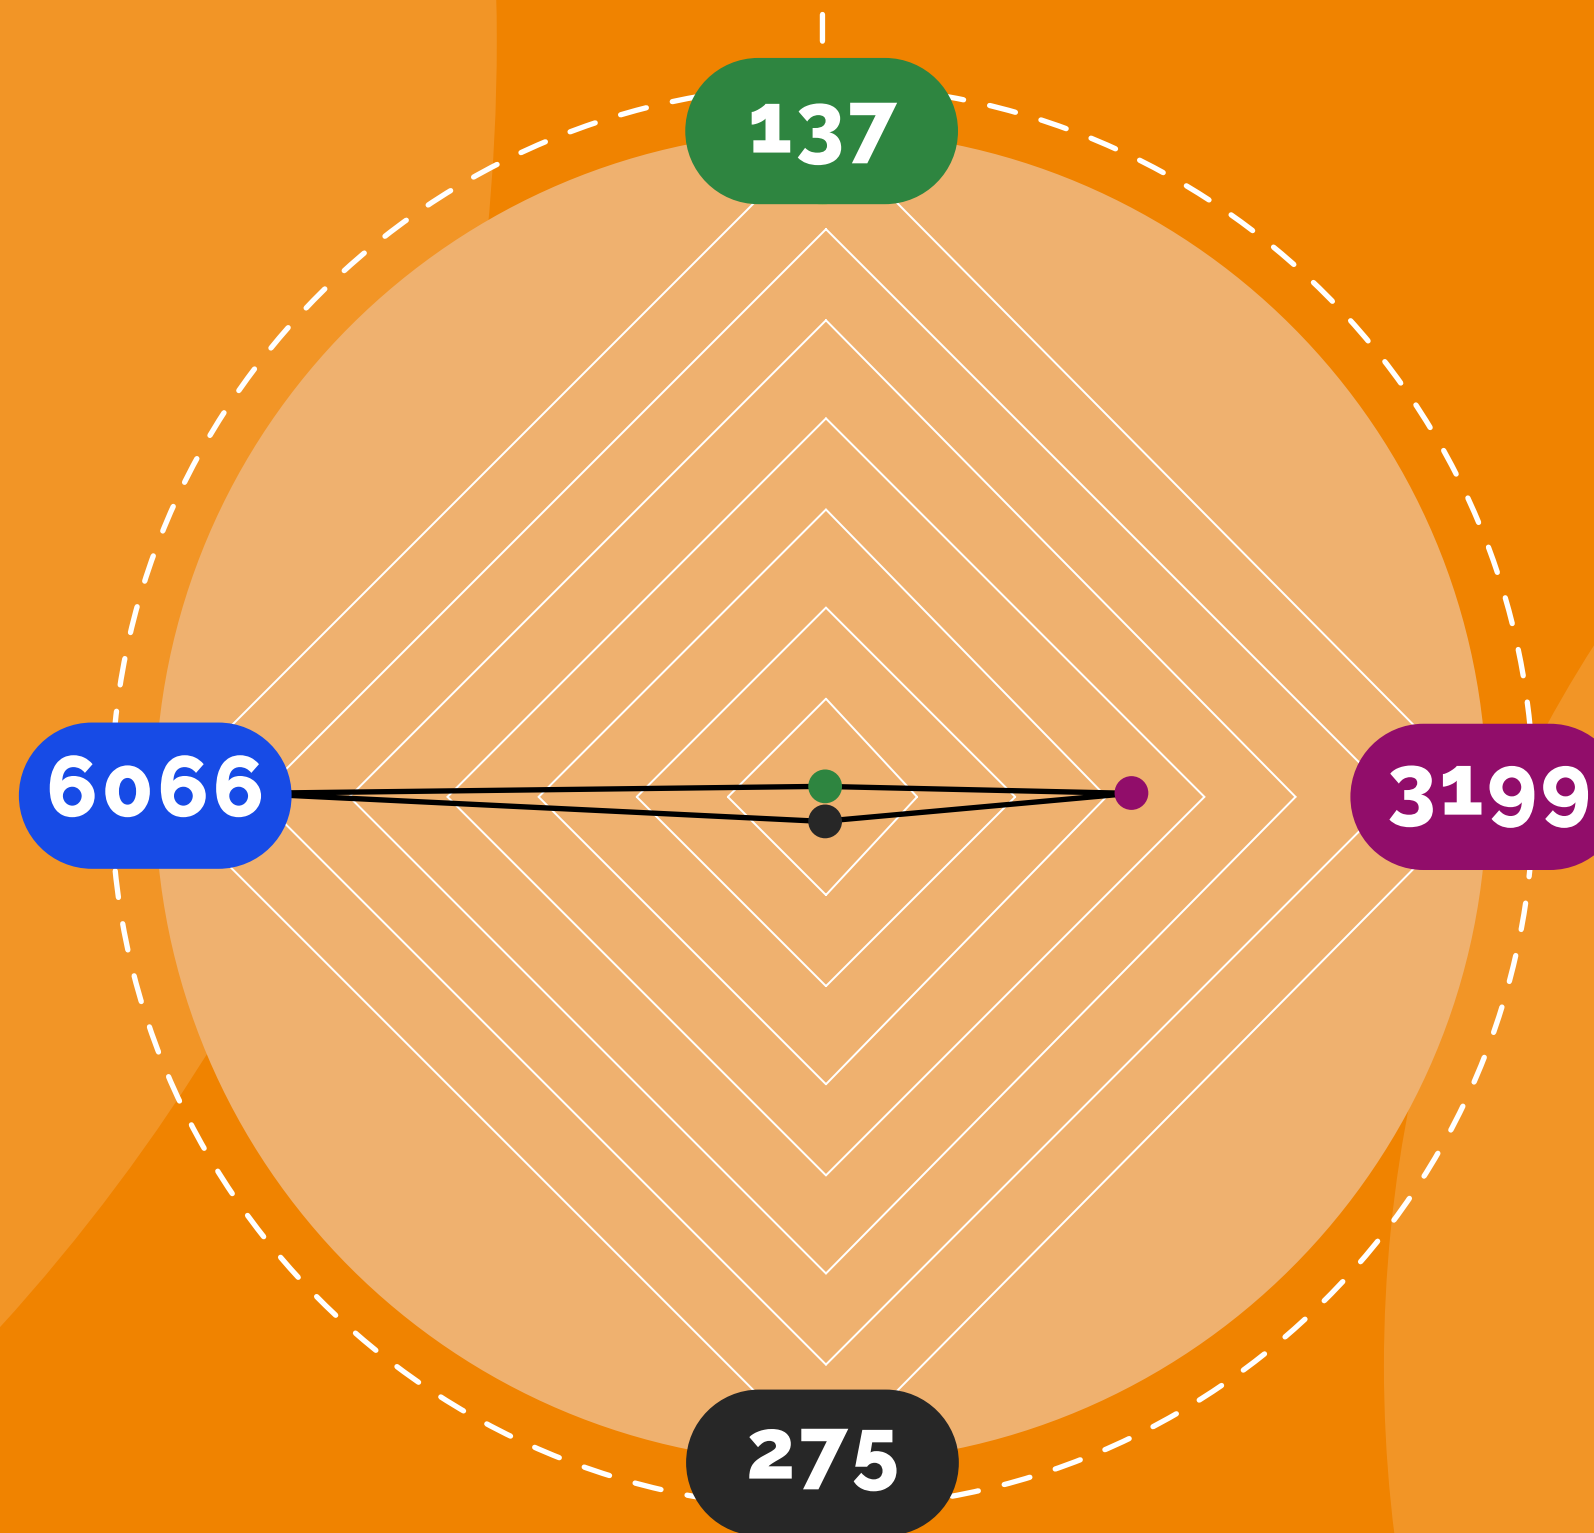

DAYS OUT BY RAIL DONCASTER

NUMBER OF ATTRACTIONS

NUMBER OF EXCELLENT RATINGS (TRIPADVISOR)

AVERAGE WALKING TIME (MINUTES)

● SHOPPING
 ● HISTORY & CULTURE
 ● COFFEE & TEA
 ● NATURE LOVERS

OVERALL RATING ★★★★★ 4.4

ATTRACTIONS 20 MINUTES OR LESS FROM DONCASTER STATION

ATTRACTION NAME	DISTANCE FROM TRAIN STATION IN MINUTES (WALK)	DISTANCE FROM TRAIN STATION IN MILES (WALK)	ATTRACTION CATEGORY	NUMBER OF EXCELLENT RATINGS ON TRIP ADVISOR
Back in Time Cafe	3	0.1	Coffee & Tea	14
Mansion House	6	0.3	History & Culture	42
Dreambakes	6	0.3	Coffee & Tea	31
Reptile Rendezvous and Furry Friends	7	0.4	Nature Lovers	188
Doncaster Fish Market	8	0.4	Shopping	53
Doncaster Markets	8	0.4	Shopping	12
Cast	10	0.5	History & Culture	135
Minster Church of St George	11	0.6	History & Culture	89
The Point	12	0.6	History & Culture	15
Doncaster Museum and Art Gallery	12	0.6	History & Culture	67
The Doncaster Little Theatre	12	0.6	History & Culture	42
St. Peter-in-Chains Catholic Church	13	0.6	History & Culture	17